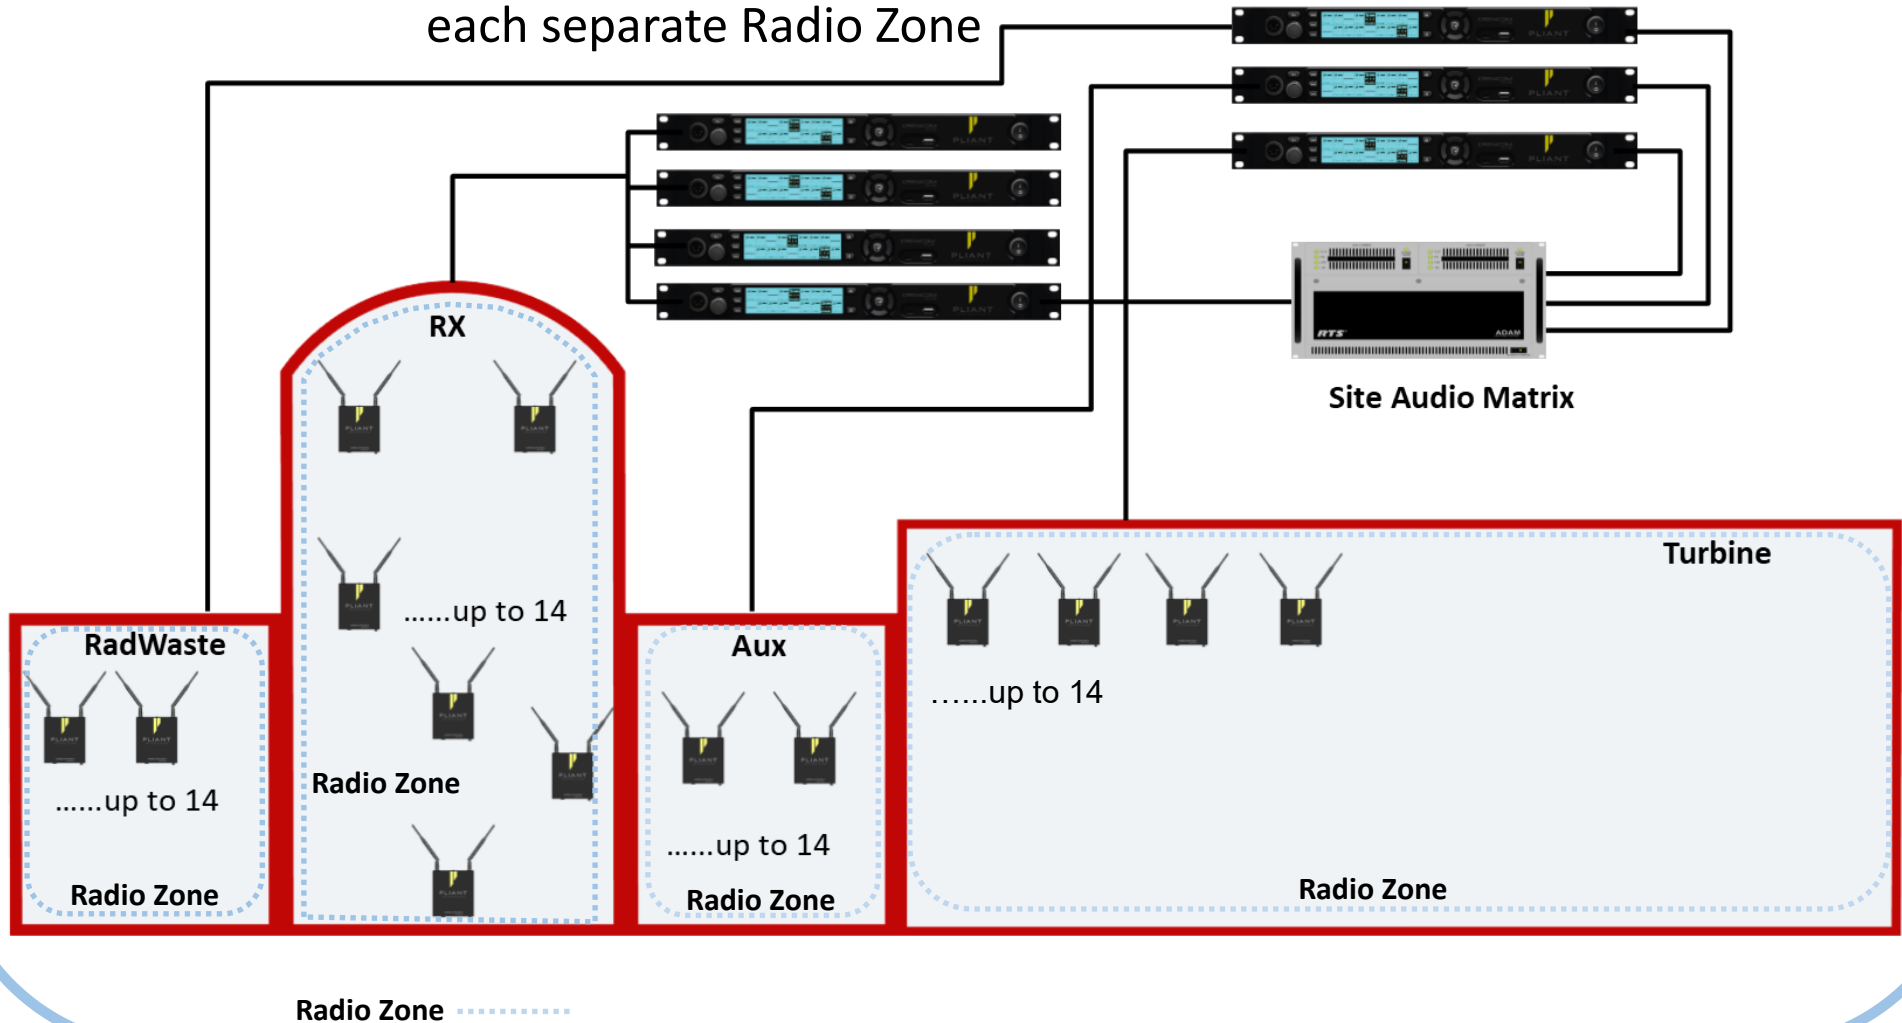

CrewCom Communication System: Site Wide Coverage

Connect Up to 14 Antenna Units for a total of 84 Belt Packs in each separate Radio Zone

The CrewCom system gives you the ability to establish a site wide antennae system using Cat 5, single mode and multi-mode fiber. By allowing up to 84 belt packs and 14 antennae to be deployed in each radio zone this system exceeds the capabilities of any wireless intercom belt pack system delivered to our industry. For example you can have 84 belt packs in the RX Bldg. and another 84 belt packs on the Turbine Bldg. because these are separate Radio Zones. The entire system is connected to a matrix which allows you to connect to your phone system and Motorola hand held radio system, as well as your network to facilitate the use of Key panel hardware and software in strategic locations.