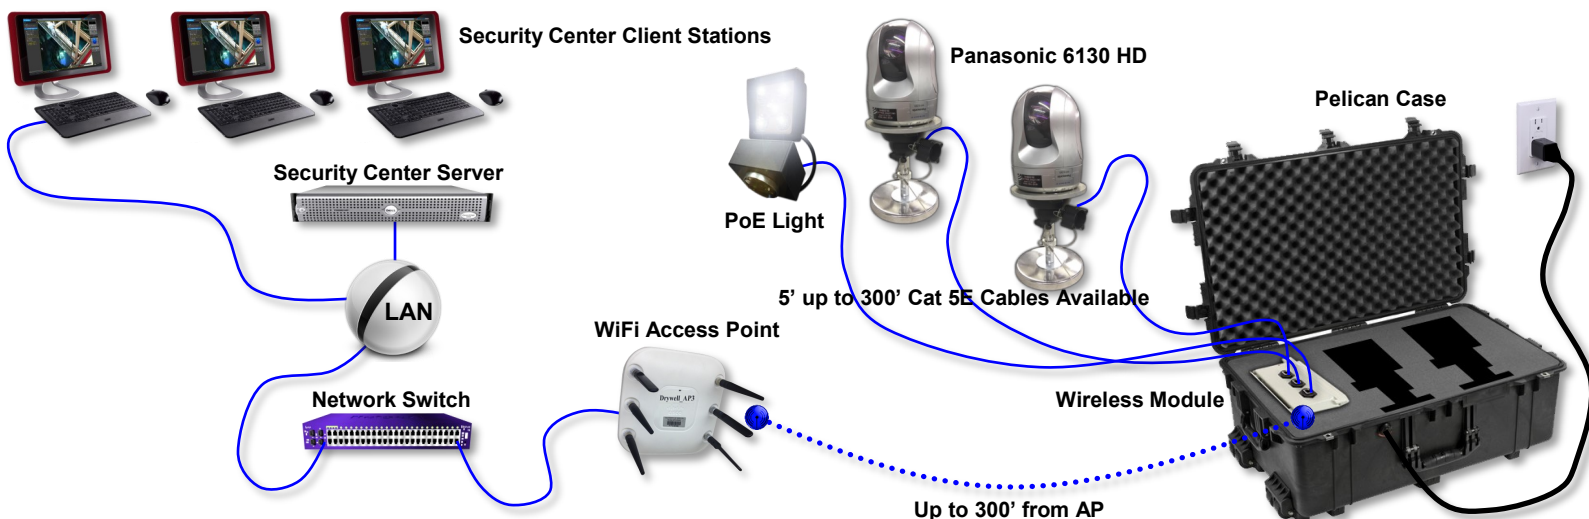

Innovative Industrial Solutions

I.I.S.

Wireless Video Quick Deployment Kit

Wireless Video Quick Deployment Kit

- Pelican Case with pick' n' pluck foam

What's in the box:

- Wireless Client Module
- 2 Panasonic 6130, 1080 P HD PTZ Dome Cameras with IIS Custom Quick Release Mounting System
- 2 50' Category 5E Enhanced Network Cable

2 Camera Setup

Allows for easy transportation and deployment when cameras are requested with short notice.

Great for Operations and the Fix-It-Now (FIN) Team

Innovative Industrial Solutions, Inc.

2830 Skyline Drive Russellville, AR 72802

What's in the box:

- Wireless Client Module
- 3 Panasonic 6130, 1080 P HD PTZ Dome Cameras with IIS Custom Quick Release Mounting System
- 3 50' Category 5E Enhanced Network Cable

3 Camera Setup

Allows for easy transportation and deployment when cameras are requested with short notice.