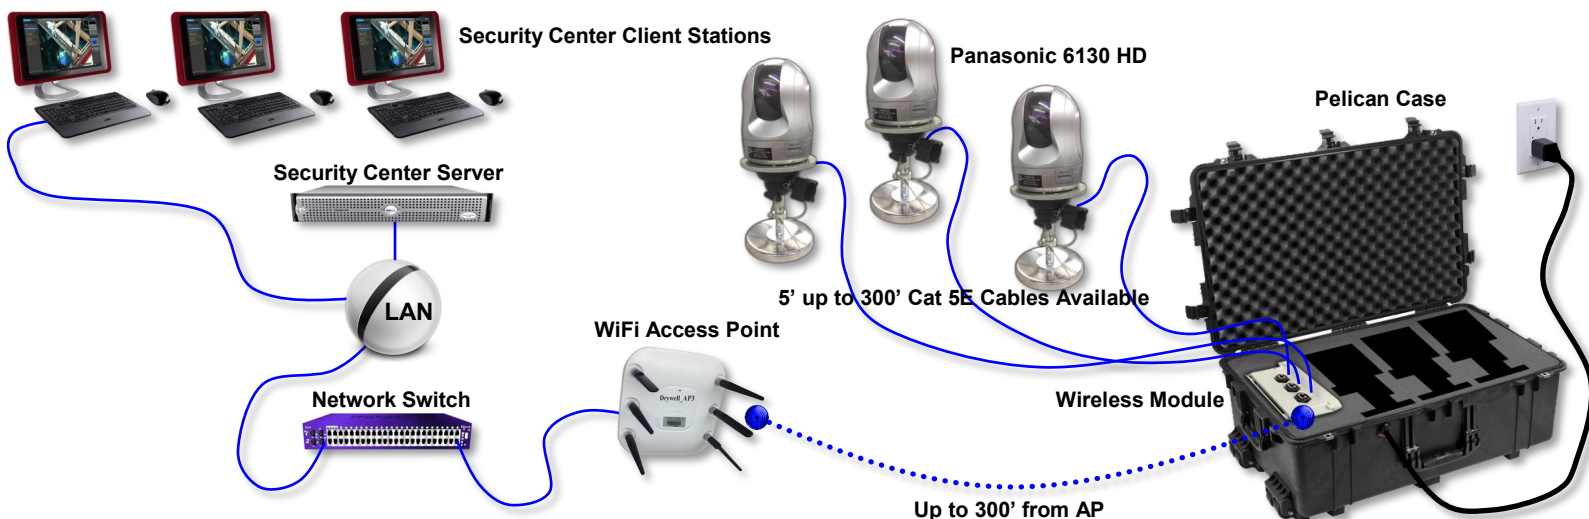

Innovative Industrial Solutions, Inc.

2830 Skyline Drive Russellville, AR 72802

Phone (479) 968-4266

Fax (479) 890-9072

www.i-i-s.net