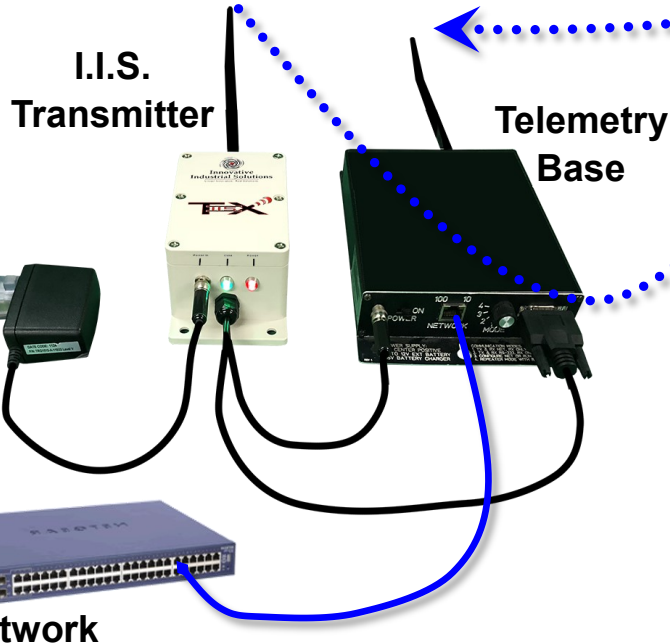

## D.R.A.D. 3000

The I.I.S. (D.R.A.D. 3000) Dose Rate Awareness Display informs surrounding workers what the dose rates are in the field they are working in.

When connected to a telemetry base station, the I.I.S. Transmitter collects the data received from a DMC 3000 and retransmits the dose rate data back to an I.I.S. D.R.A.D.

## D.R.A.D. 3000

- 2" H x 1.5" W Characters
- Weighs 0.5 lb.
- 6.5" W x 2.75" H x 1.5" D
- Built in clip for multiple wearing options
- Optional mag mount for a hanging option
- Operates on an internal rechargeable lipo battery, run time 8-10 hours
- AC Power: 10' USB cable to wall wart