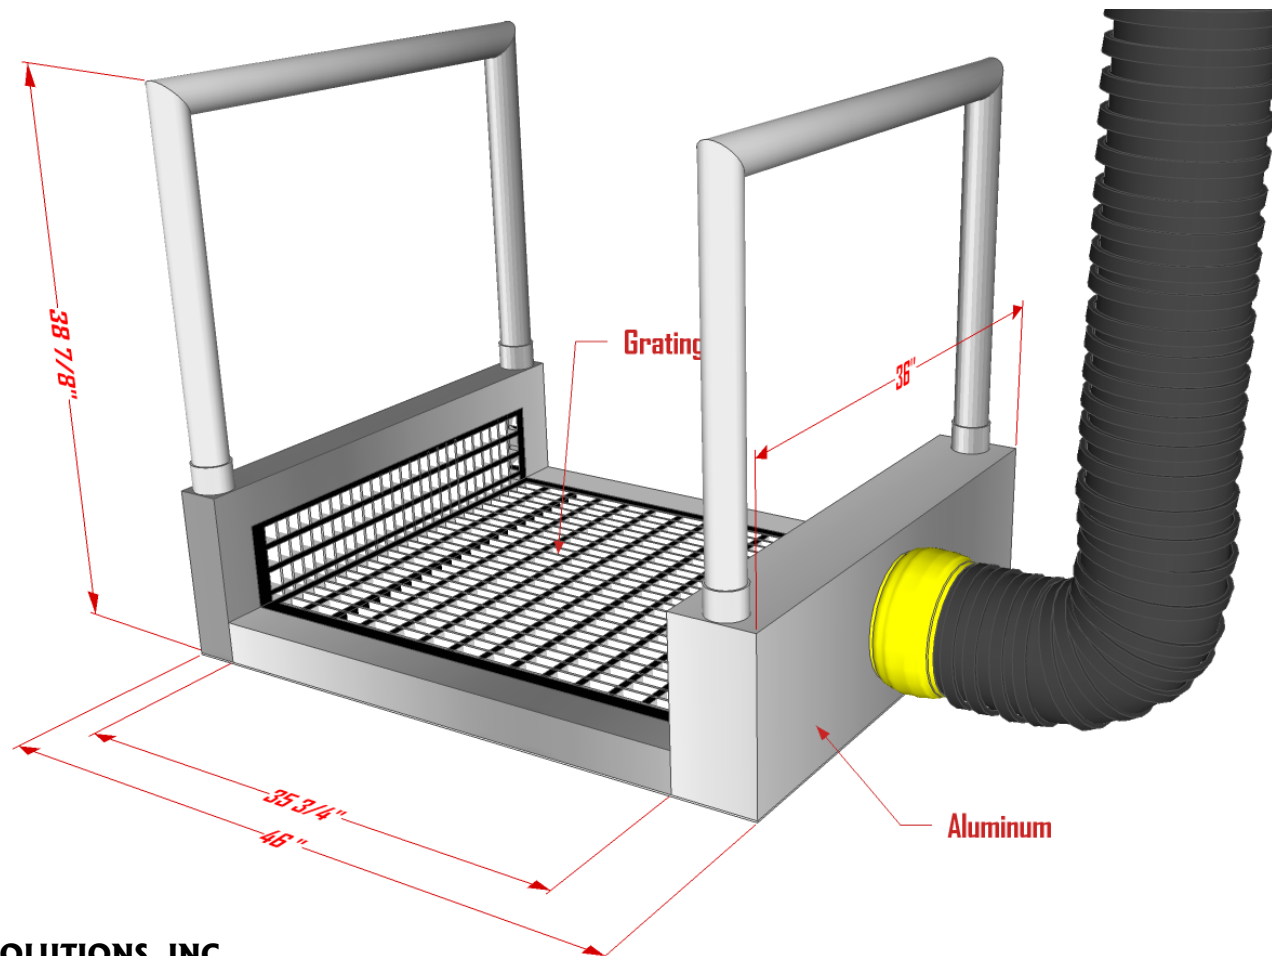

Innovative Industrial Solutions

Unreal Innovation. Real Solutions.

I.I.S. Down Draft Step Off Pad

INNOVATIVE INDUSTRIAL SOLUTIONS, INC.
2830 SKYLINE DRIVE
RUSSELLVILLE, AR 72802
479-968-4266 XT. 110

sales@i-i-s.net

www.i-i-s.net